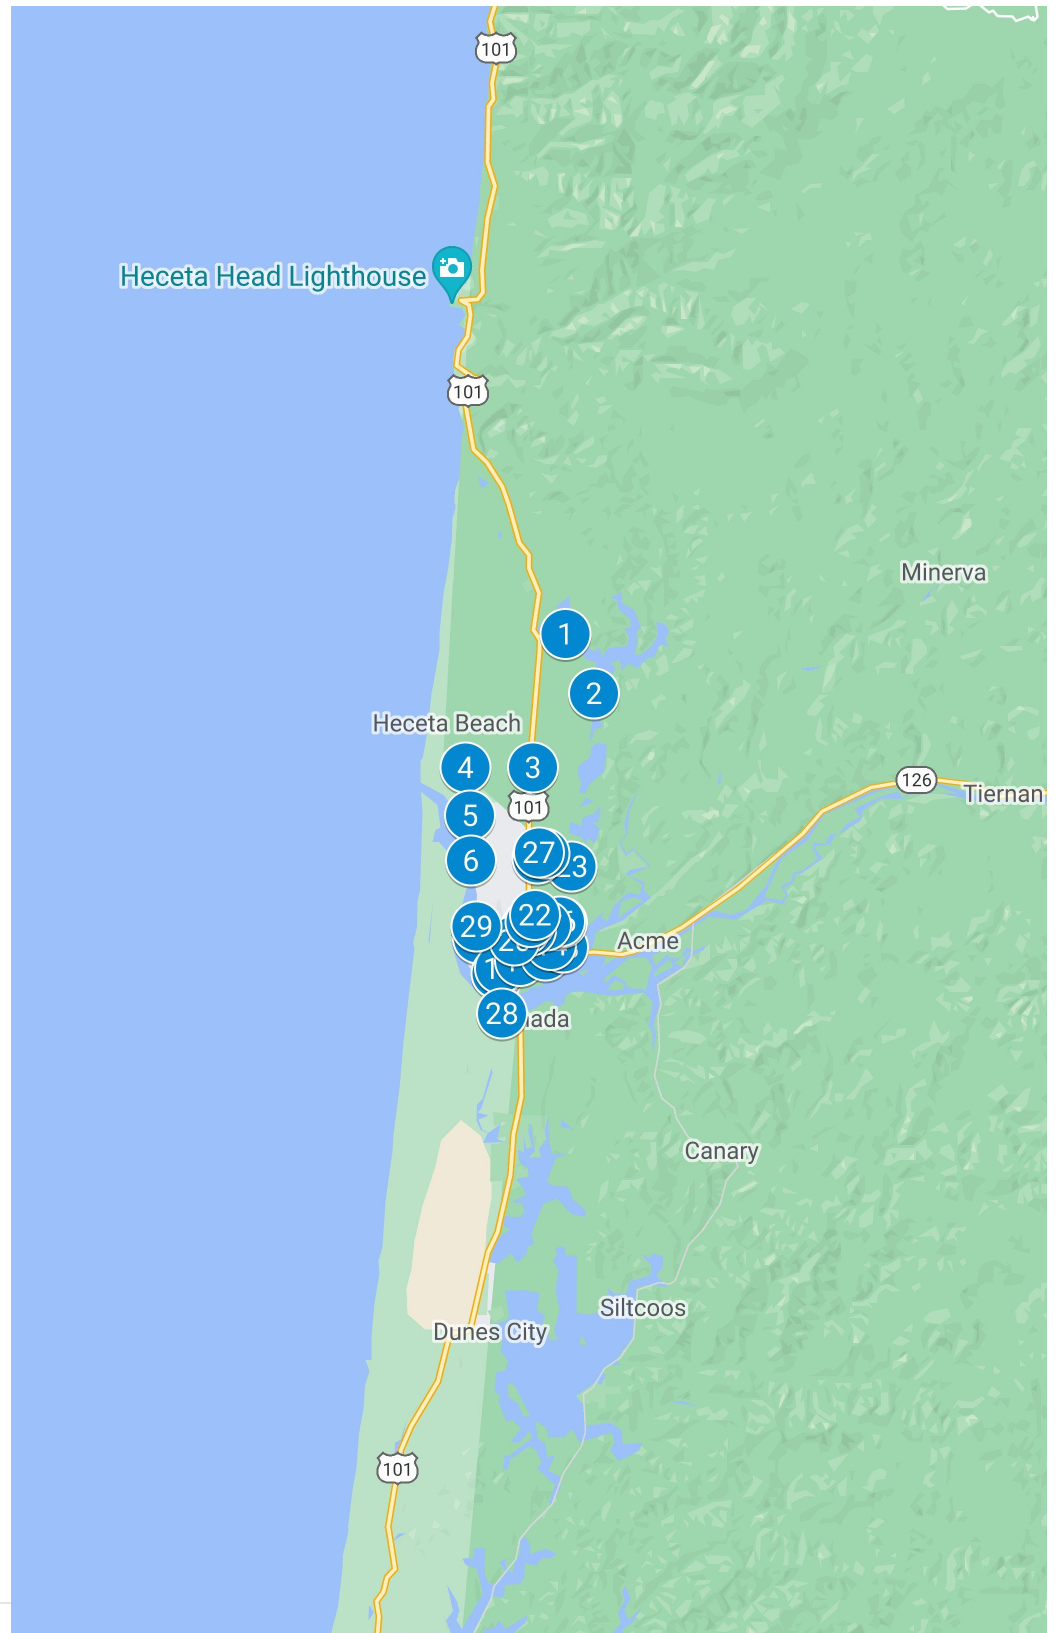

CWGS2021

CWGSADDRESSES.xlsx

- 1 5865 MERCER CREEK DR.
- 2 88539 COLLARD LOOP
- 3 87905 HWY 101
- 4 4777 RHODODENDRON LP
- 5 87479 RHODOWOOD DR.
- 6 15 SEA WATCH CT.
- 7 1601 RHODODENDRON DR
- 8 1600 RHODODENDRON DR
- 9 583 HEMLOCK
- 10 727 IVY ST
- 11 1509 9TH ST
- 12 2222 11TH ST.
- 13 1190 YEW ST.
- 14 1305 XYLO CT.
- 15 2000 WILLOW LOOP
- 16 2020 WILLOW LOOP
- 17 2231 19TH ST.
- 18 1790 HIGHWAY 101
- 19 1655 18TH ST
- 20 1481 MAPLE ST
- 21 2016 HWY 101
- 22 1913 22ND STREET
- 23 36 OCEAN DUNES DR.
- 24 2040 40TH ST.
- 25 3895 SPRUCE ST.
- 26 4040 MUNSEL CK. DR.
- 27 2019 40TH ST
- 28
- 85690 CHERRY ST- GLENADA
- 29 1601 Rhododendron Dr.

Community Wide Garage Sale
2021